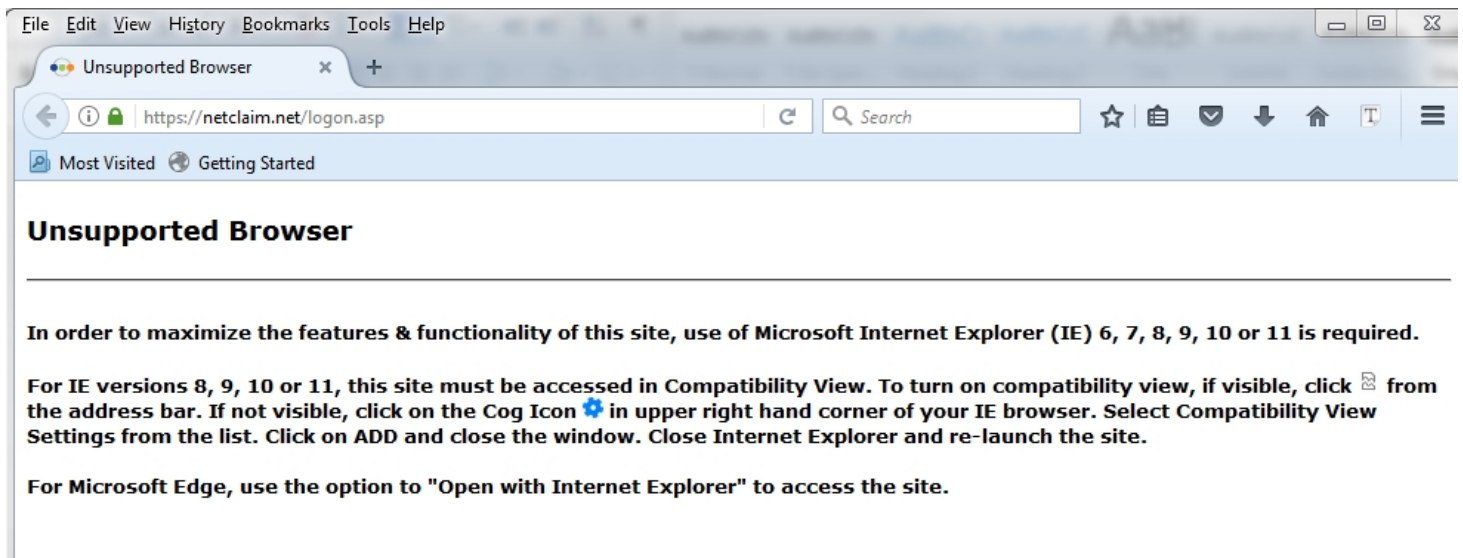

To Turn on Compatibility Mode:

- 1) Open Internet Explorer and go to – <http://www.netclaim.net>
- 2) Click on Tools
- 3) Select Compatibility View Settings
- 4) Netclaim.net should show in the box that says “Add this website”
- 5) Click Add
- 6) Click Close
- 7) The website should now be available.